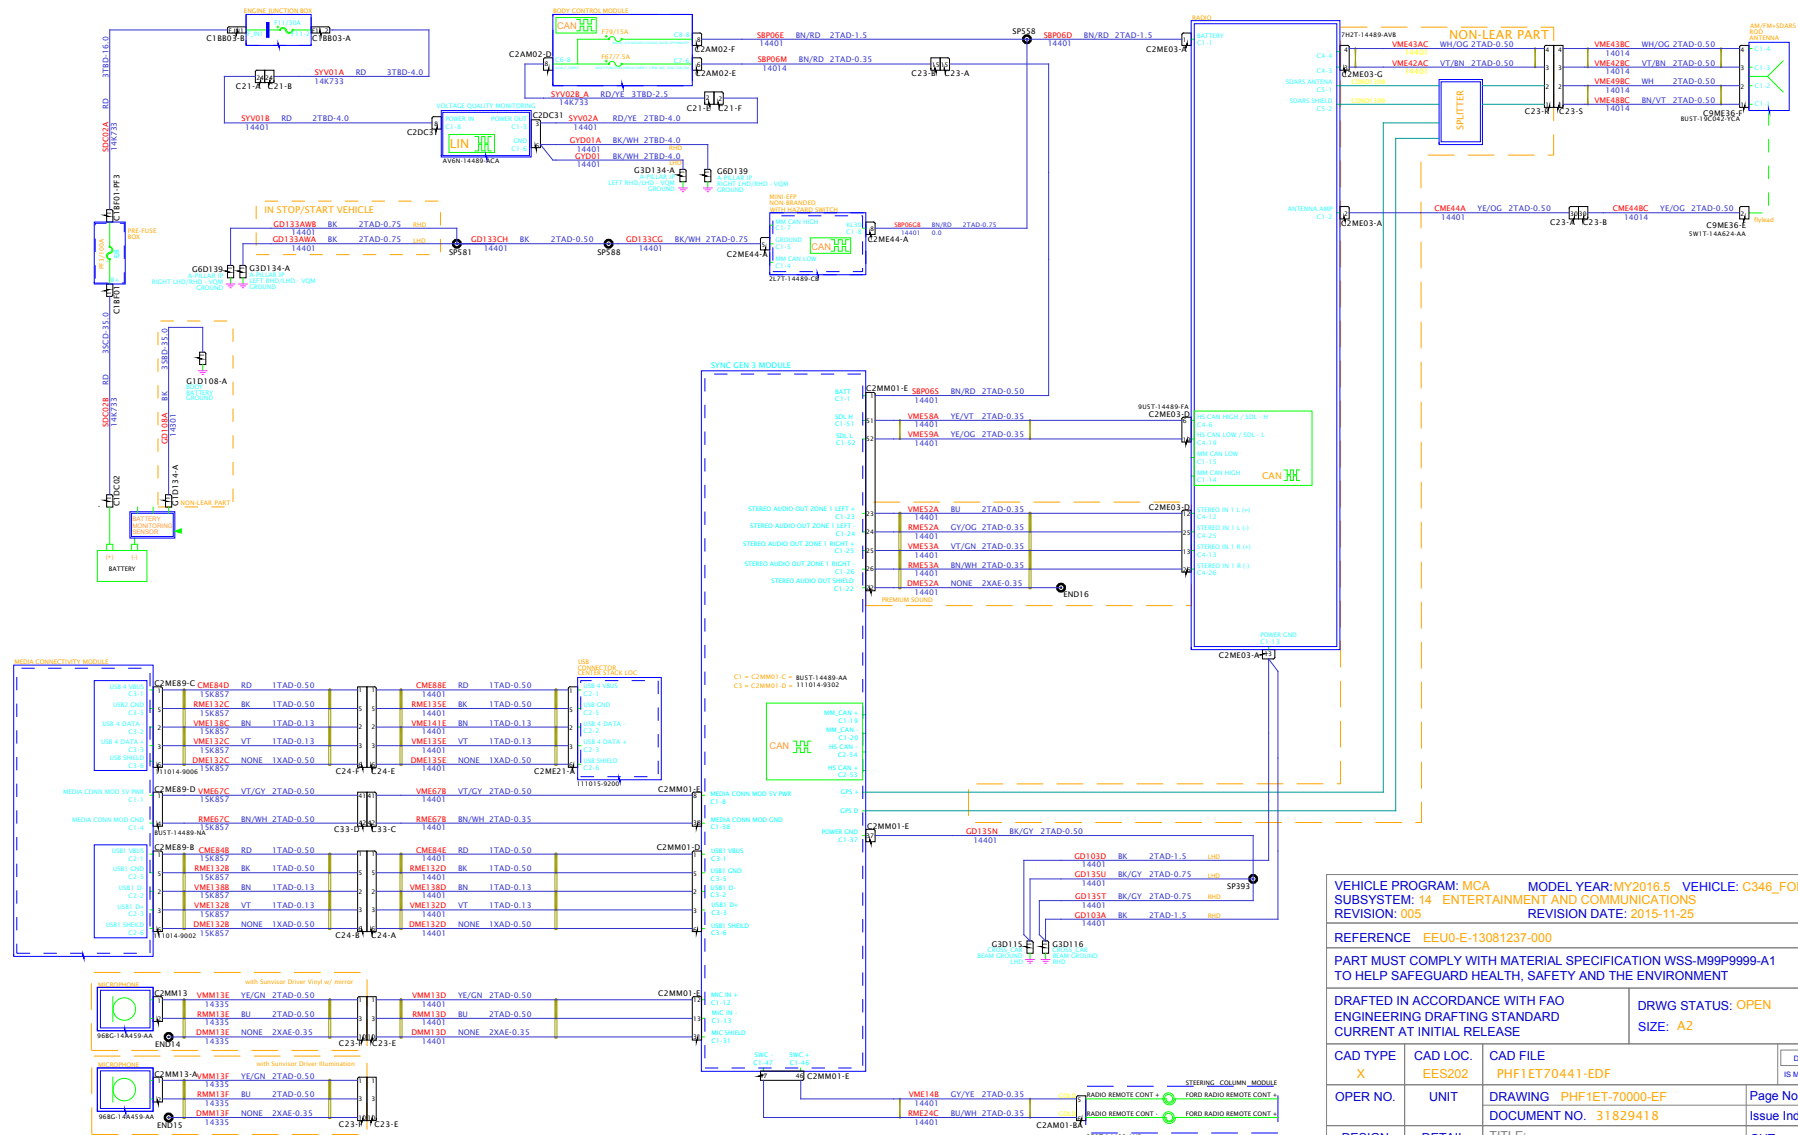

C346 EUROPE MCA MY2016.5 HIGH AUDIO WITH SYNC GEN III (RS NA ONLY)

VEHICLE PROGRAM: MCA		MODEL YEAR: MY2016.5		VEHICLE: C346_FOE	
SUBSYSTEM: 14 ENTERTAINMENT AND COMMUNICATIONS		REVISION: 005		REVISION DATE: 2015-11-25	
REFERENCE EEU0-E-13081237-000					
PART MUST COMPLY WITH MATERIAL SPECIFICATION WSS-M99P9899-A1 TO HELP SAFEGUARD HEALTH, SAFETY AND THE ENVIRONMENT					
DRAFTED IN ACCORDANCE WITH FAO ENGINEERING DRAFTING STANDARD			DRWG STATUS: OPEN		
CURRENT AT INITIAL RELEASE			SIZE: A2		
CAD TYPE	CAD LOC.	CAD FILE	DATA IS MASTER		
X	EES202	PHF1ET70441-EDF			
OPER NO.	UNIT	DRAWING	PHF1ET70000-EF	Page No.	SHT 89
DESIGN	DETAIL	DOCUMENT NO.	31829418	Issue Index	OF 182
CHECKED	SAFETY	TITLE:	C346 EUROPE MCA MY2016.5 HIGH AUDIO WITH SYNC GEN III (RS NA ONLY)		
SCALE	START DATE	DIVISION:	EESR/RVT		
1		PLANT:			